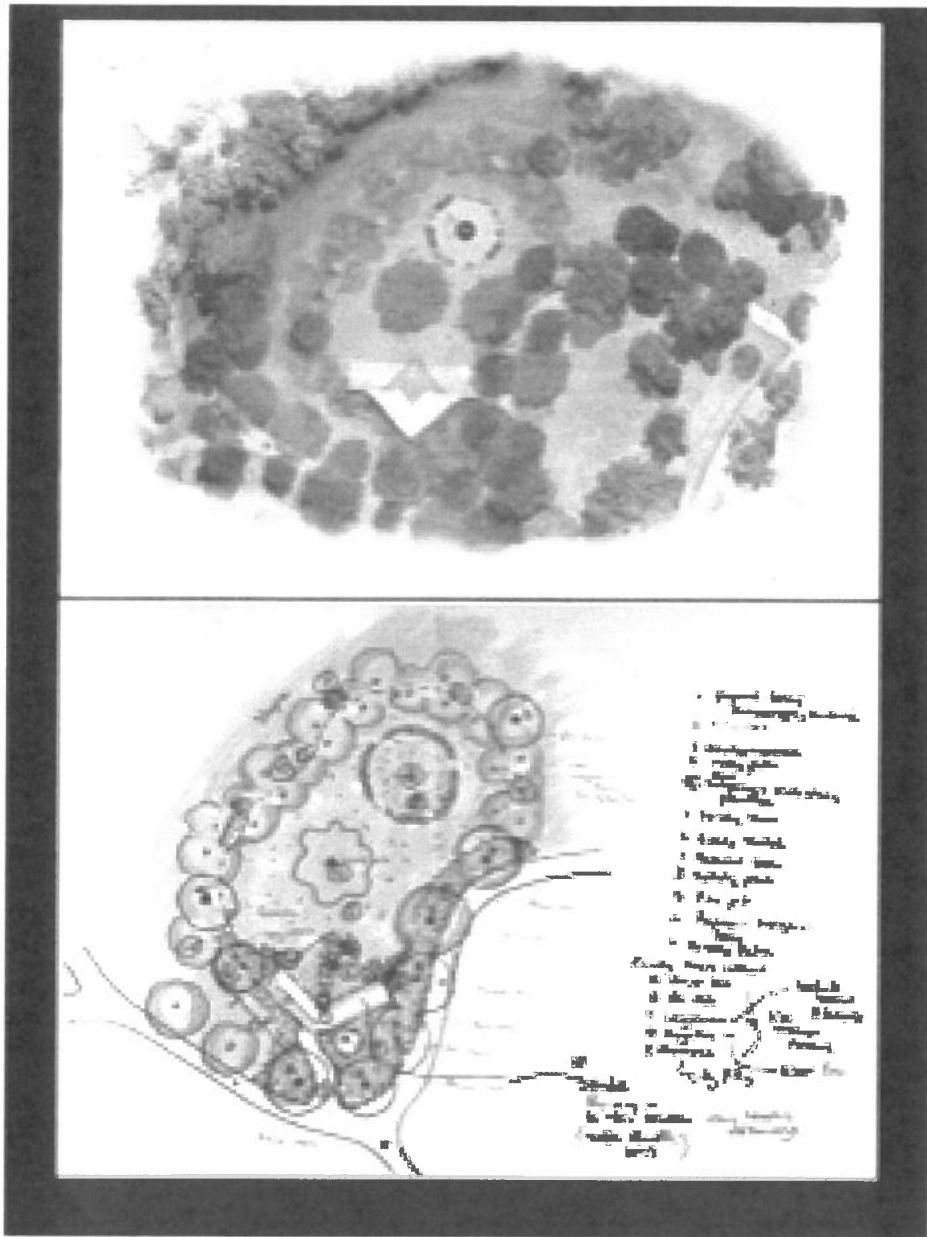

4. Day 29 at Camp Sovereignty.

Instagram to follow

Symposium on national government inquiry into improving genocide law/

Perry Lethlean landscaping sketch for architect Nonda Kastalidis pre-fab structure

 **campsovereignty**

 57 posts

Camp Sovereignty
The Sacred Fire honours the ancestors as well as 100,000s lost across the world.
#CampSovereignty